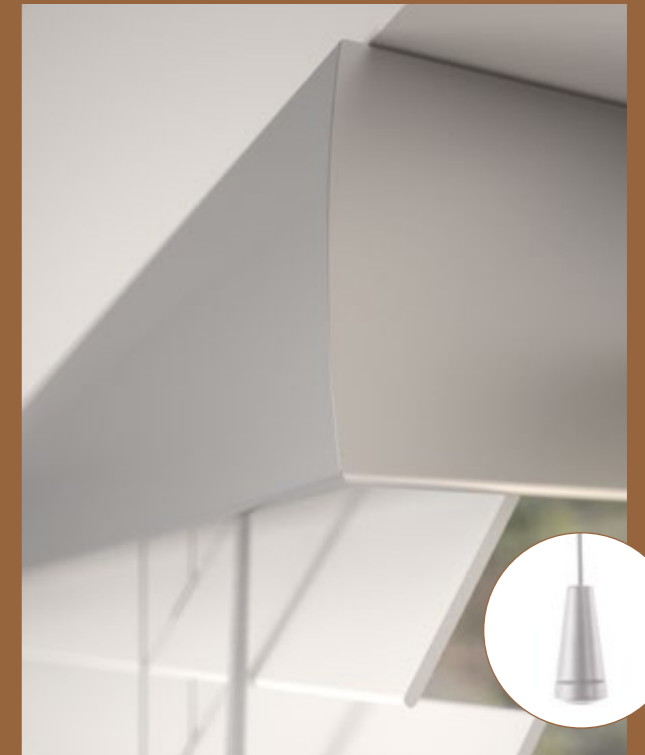

CONTOUR SILVER VALANCE

Merging the beauty of nature with an uber contemporary style, the Contour Silver Valance and matching tassel sets Sunwood apart. Available across all five collections.

TASSEL OPTIONS

Add the final touch to your blind by selecting one of our exquisite tassel options. Available in four contemporary colours; black, brushed brass, matt nickel and chrome.