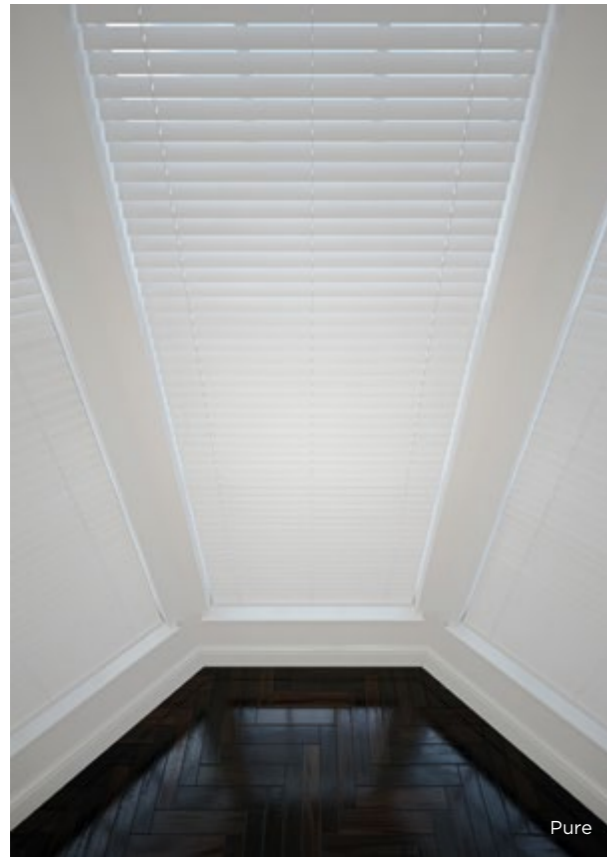

MOTORISATION

Designed specifically for Sunwood, the tilt and lift motor provides the ideal solution for hard to reach places. By eliminating operating cords, motorised blinds are the perfect child safe product. Powered by a discrete battery pack or by mains, these simple to operate motors can control single and multiple blinds.